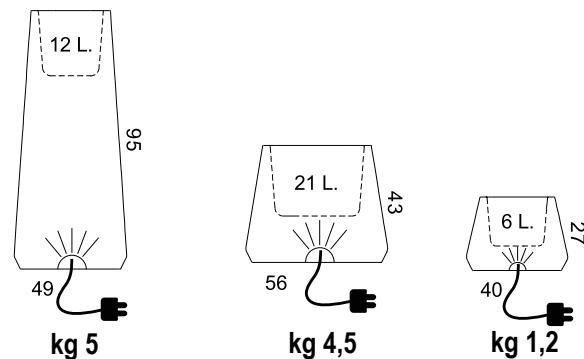

 100-240V AC-12V DC/100-240V AC-12V DC

 5 Watt/5Watt

 80 000 ore/80 000 h

 IP67/IP67

misure * pesi/dimension * weight

made in italy/made in italy

  MADE IN ITALY

accessori