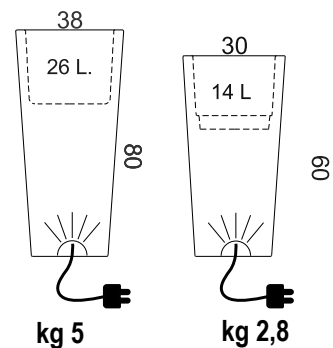

100-240V AC-12V DC/100-240V AC-12V DC

5 Watt/5Watt

80 000 ore/80 000 h

IP67/IP67

misure + pesi/dimension + weight

made in italy/made in italy

MADE IN ITALY

rose