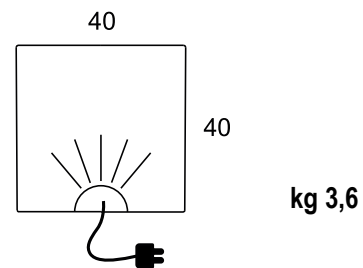

 100-240V AC-12V DC/100-240V AC-12V DC

 5 Watt/5Watt

 80 000 ore/80 000 h

 IP67/IP67

misure * pesi/dimension * weight

made in italy/made in italy

  MADE IN ITALY

cypress