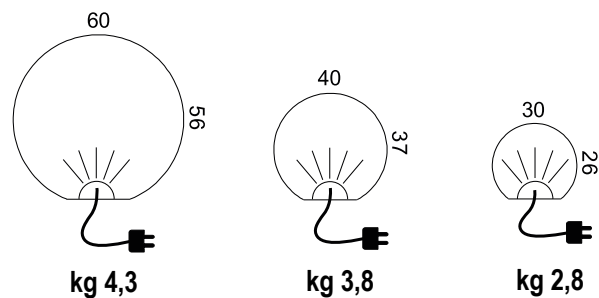

 100-240V AC-12V DC/100-240V AC-12V DC

 5 Watt/5Watt

 80 000 ore/80 000 h

 IP67/IP67

misure * pesi/dimension * weight

made in italy/made in italy

  MADE IN ITALY

cube