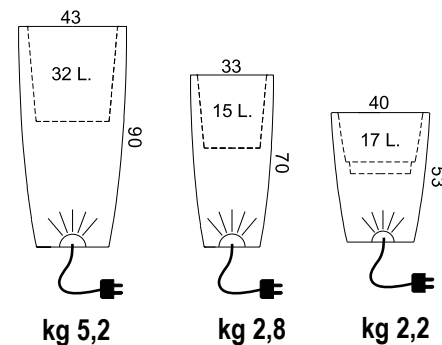

 100-240V AC-12V DC/100-240V AC-12V DC

 5 Watt/5Watt

 80 000 ore/80 000 h

 IP67/IP67

misure * pesi/dimension * weight

made in italy/made in italy

  MADE IN ITALY

oak