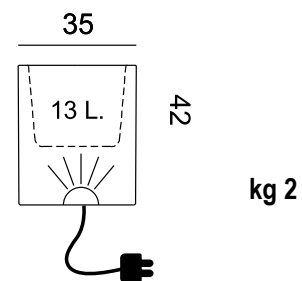

 100-240V AC-12V DC/100-240V AC-12V DC

 5 Watt/5Watt

 80 000 ore/80 000 h

 IP67/IP67

misure * pesi/dimension * weight

made in italy/made in italy

  MADE IN ITALY

Jasmine